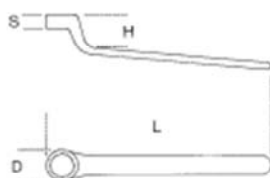

1082MQ

Alicate de Corte Diagonal VDE

L	A	B	L	L1	mm	g
~	mm	mm	mm	mm		
140	18	10	150	20	1,4	140
160	20	11	170	22	1,6	195

	Descrição	Peso	Código Loja	Código Fornecedor
1	140	0.1783	0211082MQ140	010820094
2	160	0.2420	0211082MQ160	010820096

Chave Estrela Uma Boca VDE

mm	D mm	H mm	L mm	S mm	g
10	19,0	17,0	170	9,5	95
11	20,3	17,5	180	10,0	105
12	21,8	21,0	190	10,0	128
13	23,0	21,0	195	10,5	150
14	24,6	21,2	200	11,0	155
15	25,5	21,0	210	10,8	165
17	30,0	22,0	218	13,0	215
19	31,5	25,0	240	13,0	270
22	35,5	28,0	255	15,0	415
24	39,0	29,0	280	16,0	480